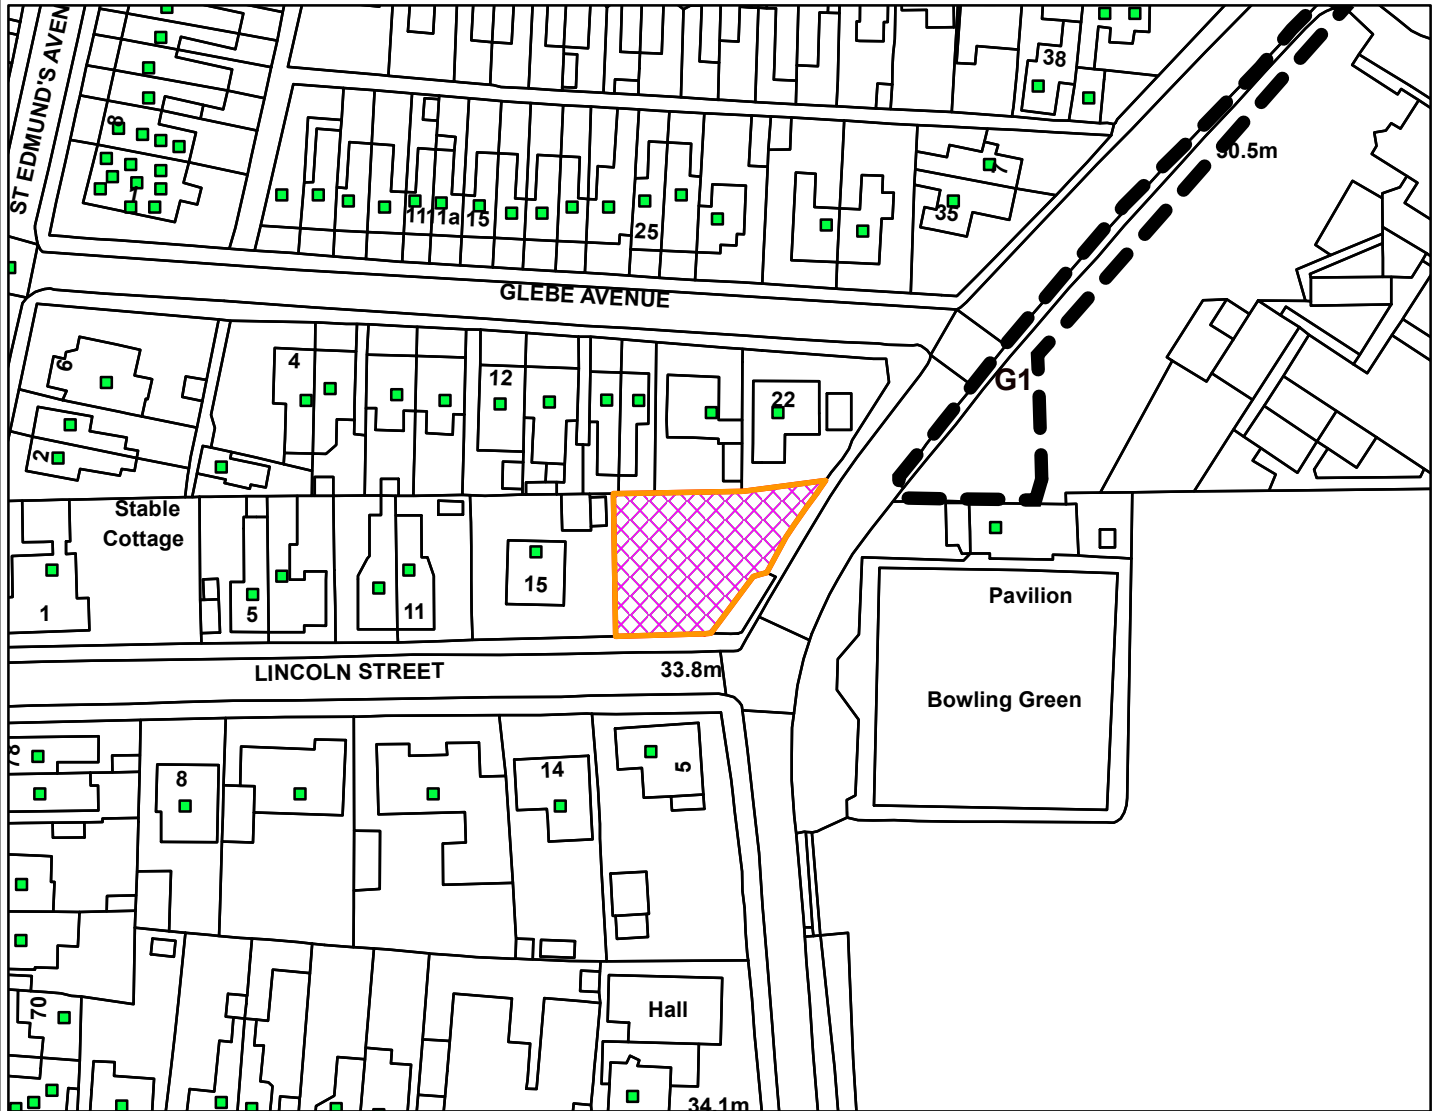

23/02276/F

Borough Council of
King's Lynn &
West Norfolk

15 Lincoln Street, Hunstanton, PE36 6AS

Legend

[Empty legend box]

Scale: 1:1,250

Reproduced from the Ordnance Survey map with permission of the Controller of His Majesty's Stationery Office © Crown Copyright 2023.

Unauthorised reproduction infringes Crown Copyright and may lead to prosecution or civil proceedings.

| | |
|--------------|------------|
| Organisation | BCKLWN |
| Department | Department |
| Comments | Not Set |
| Date | 23/09/2024 |
| MSA Number | 0100024314 |